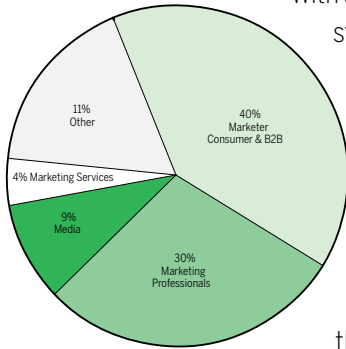

Leaderboard: 728 w x 90 h max 40KB  
**\$88 CPM**

[SUBSCRIBE](#) | [LOGIN](#)

[STRATEGY](#) ▾ | 
 [STRATEGY AWARDS](#) ▾ | 
 [EVENTS](#) ▾ | 
 [SCREENING ROOM](#) ▾ | 
 [CAREERS](#) ▾ |

Banner: 468 w x 60 h max 40KB  
**\$80 CPM**

## Interstitial/Site Takeover ads are also available with 700 w x 500 h dimensions at a CPM of \$98.

With an average of 56,000 page views a month, strategyonline.ca is one of the most important portals for information about the state of the Canadian marketing community. Along with our sister sites mediaincanada.com and stimulantonline.ca, we average more than 135,000 impressions per month. Our users come from all corners of the industry, including the biggest names in B2B and consumer marketing, media agencies, suppliers, the creative sector and the service providers who keep it all going. It is *the* go-to source, providing the latest breaking news, larger-picture issues and top creative ideas in Canada.